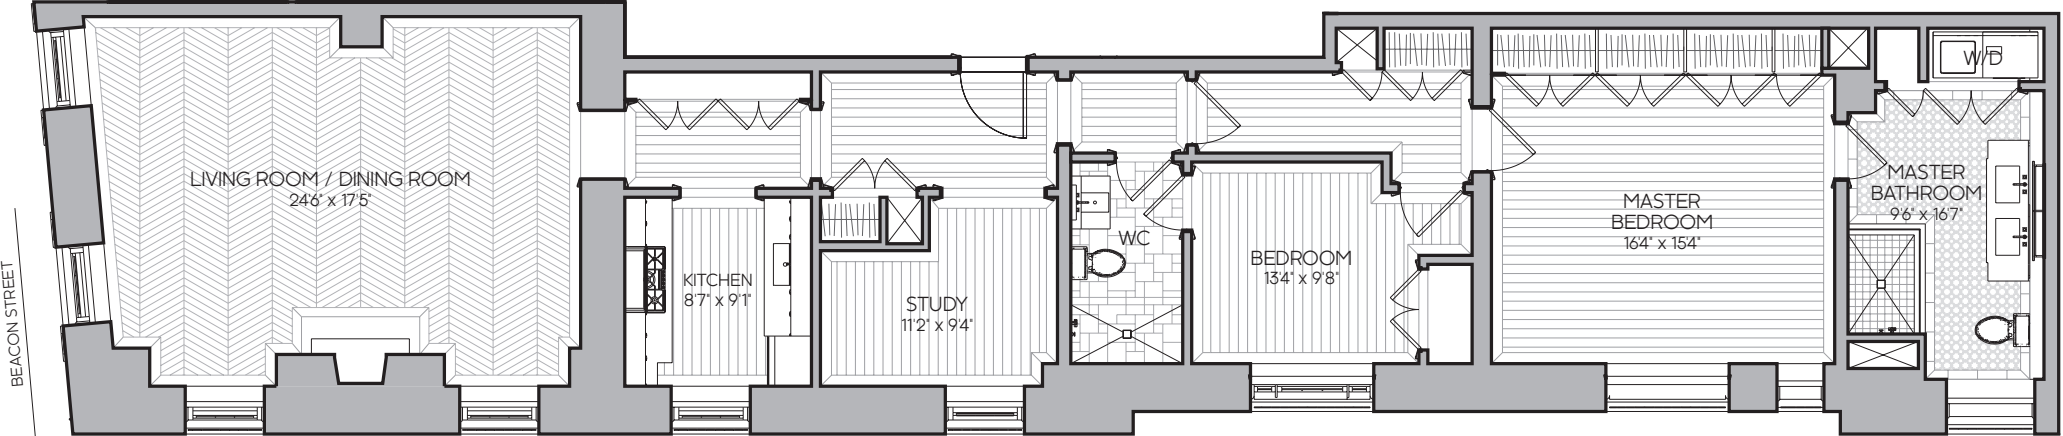

# Residence One

1638 SF  
2 Bedroom, 2 Bathroom  
Study  
1 Garage Space

The artist representations and interior decorations, finishes, appliances, and furnishings are provided for illustrative purposes only. Developer makes no representations or warranties and reserves the right to substitute materials, appliances, equipment, fixtures, and other construction and design details specified herein with similar materials, appliances, equipment and/or fixtures. All square footages and dimensions are approximate and subject to normal construction variances and tolerances.