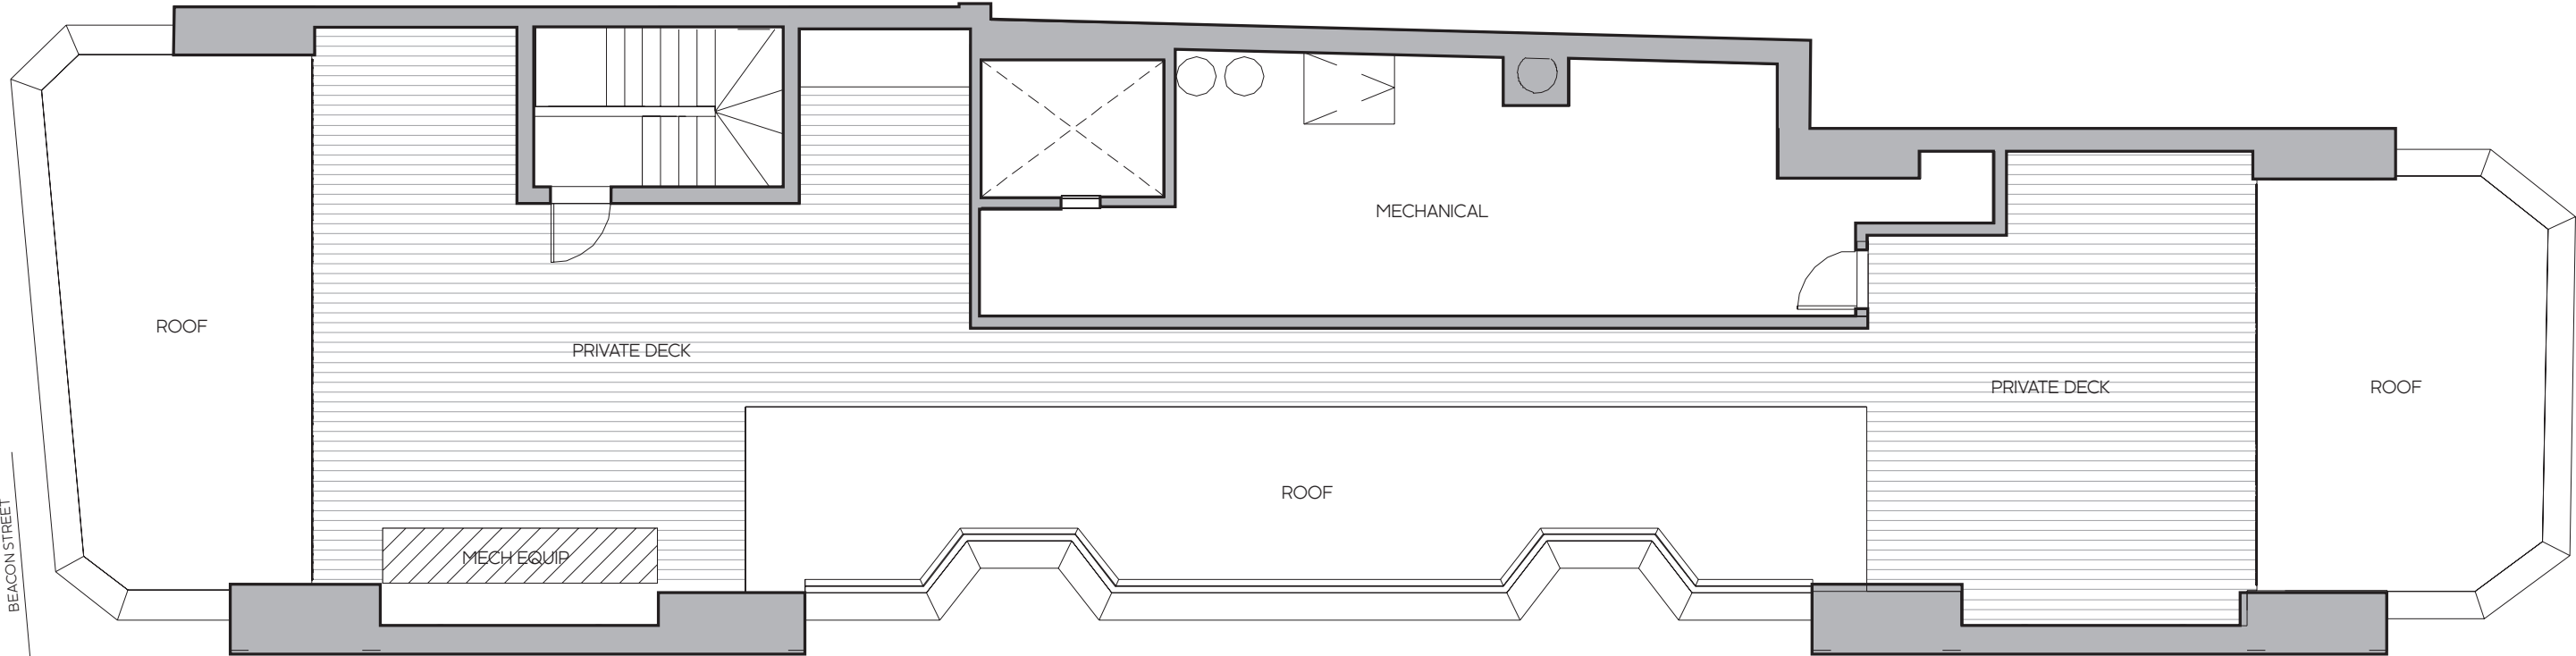

Penthouse - Private Roof Deck

1333 SF

The artist representations and interior decorations, finishes, appliances, and furnishings are provided for illustrative purposes only. Developer makes no representations or warranties and reserves the right to substitute materials, appliances, equipment, fixtures, and other construction and design details specified herein with similar materials, appliances, equipment and/or fixtures. All square footages and dimensions are approximate and subject to normal construction variances and tolerances.